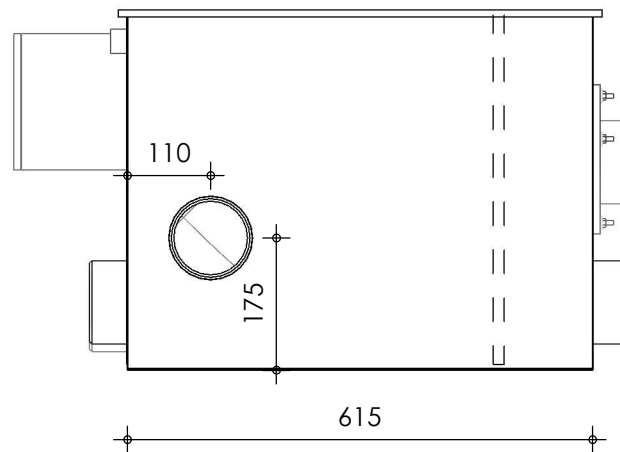

Front view

Right-side view

Rear view

Left-side view

Top view

**description:**  
ENTRY25 - Drum filter

**scale :**  
1 : 10

**date/version :**  
v.3

**water running height :**  
160 mm