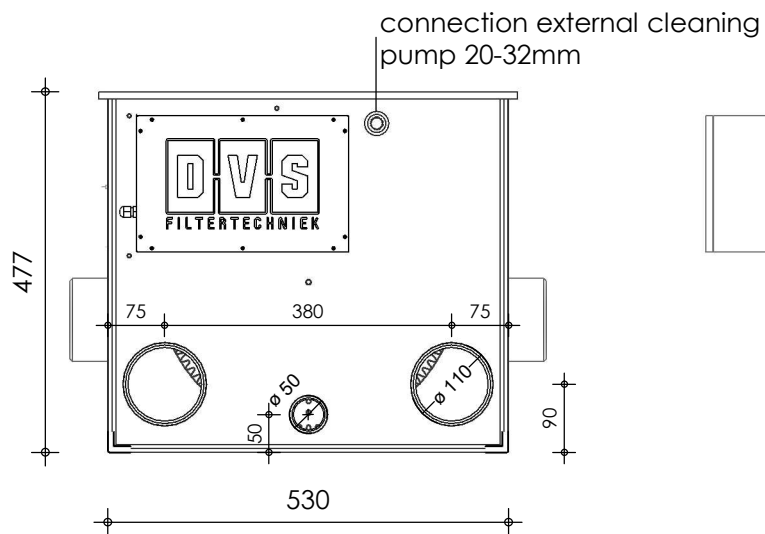

Front view

Right-side view

Rear view

Left-side view

Top view

**description:**  
ENTRY25 - Drum filter

**scale :**  
1 : 10

**date/version :**  
v.3

**water running height :**  
160 mm