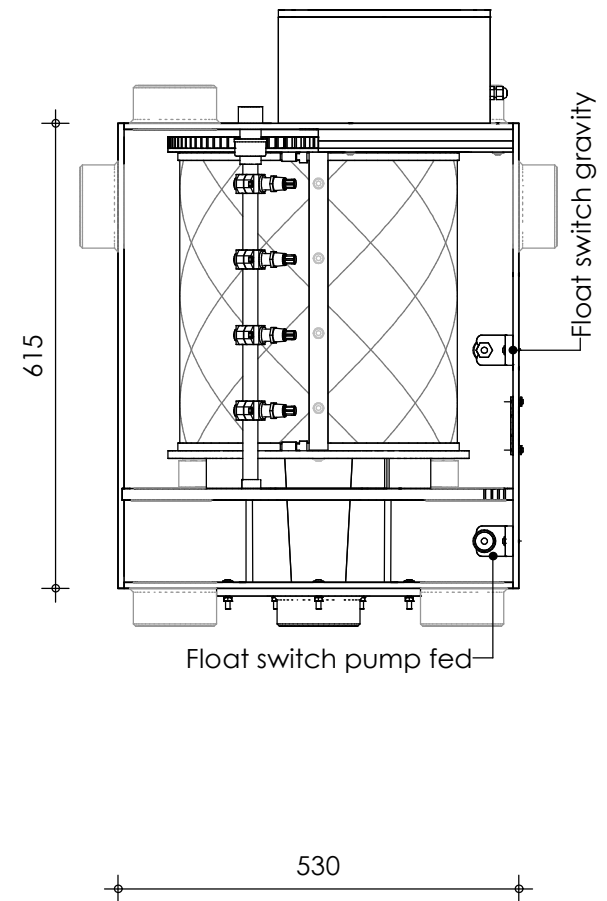

Front view

Right-side view

Rear view

Left-side view

Top view

**description:**  
ENTRY25 - Drum filter

**scale :**  
1 : 10

**date/version :**  
v.3

**water running height :**  
160 mm