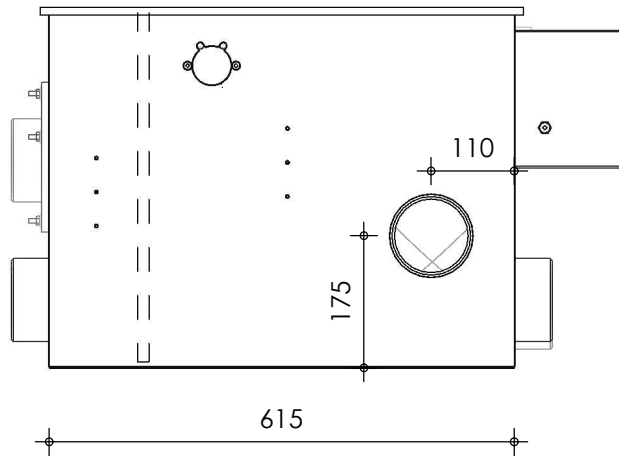

Front view

Right-side view

Rear view

Left-side view

Top view

**description:**  
ENTRY25 - Drum filter

**scale :**  
1 : 10

**date/version :**  
v.3

**water running height :**  
160 mm